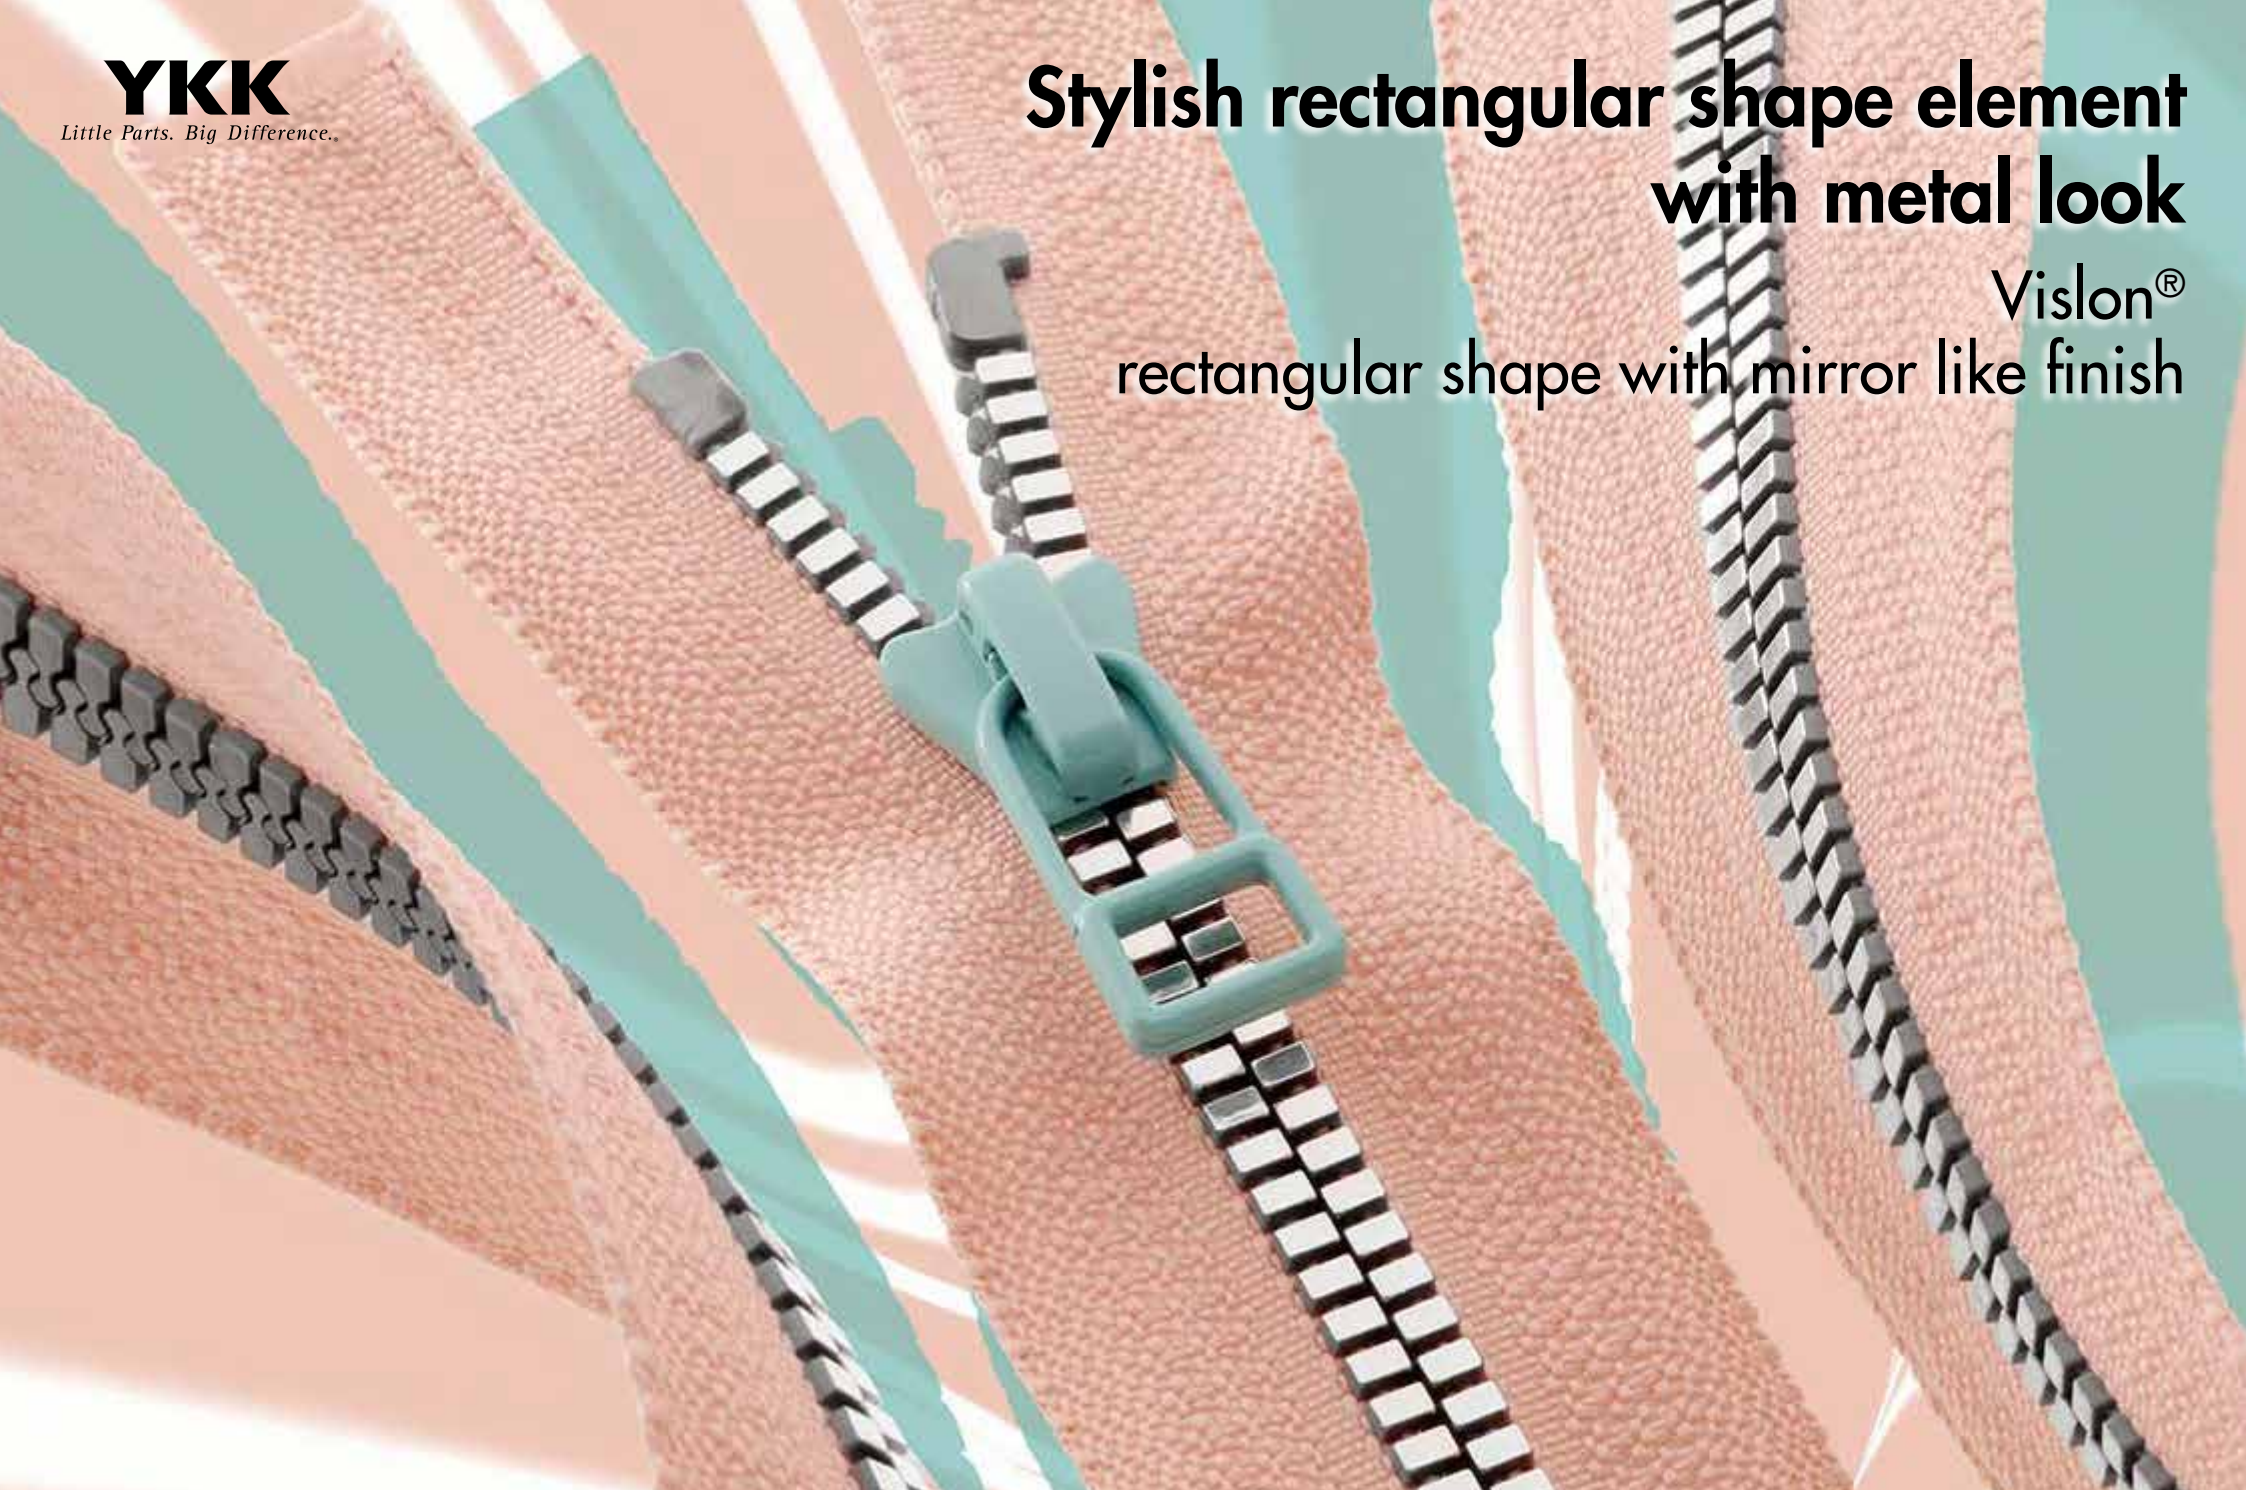

**Stylish rectangular shape element  
with metal look**

Vislon®  
rectangular shape with mirror like finish

## Stylish rectangular shape element

The unique, rectangular shaped elements will make your garment stand out. The mirror like effect on the silver colour film enhance the distinctive element shape. These combination adds an elegant and delicate design touch on a garment.

- ✓ Stylish rectangular shape element
- ✓ Silver mirror film for a metallic look

Description: VDQXMVOR-56 DA8DHR9 E PT14 KENSIN LF-SIL N-ANTI NEWKOB4 SLS035  
Size: n°5 only  
Function: Closed-end/Open-end  
Colour: YKK global colour card  
Slider: Non-lock, **Automatic lock**  
Tape: Polyester

Vislon®  
rectangular shape with mirror like finish